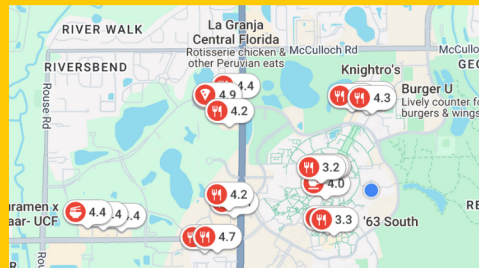

LIVING IN ORLANDO

Scan QR code to view affordable housing near campus

A significant portion of UCF graduate students live in off-campus housing within a 5-mile radius of campus, with many affordable options

CONVENIENT OPTIONS

Health & Wellness

Medical Services: On-campus doctors, counselors, dietitians, and pharmacy

Fitness & Recreation: 149,000 sq. ft. gym, climbing wall, track, sand volleyball, leisure & lap pools, intramural fields

Health Insurance for qualifying graduate assistants

Transportation

The University of Central Florida (UCF) offers several shuttle and bus services, including on-campus shuttles, downtown shuttles, and a grocery shuttle.

CITY LIFE

UCF offers specially-priced tickets to various local theme parks, attractions, movie theaters, and transportation providers

Dining

1,300+ restaurants in Orlando

250+ within 5 miles

20+ locations on campus

Theme Parks

Universal : 30 mins

Disney: 40 mins

Seaworld: 30 mins

Fun Spot: 25 mins

Icon Park: 30 mins

Beaches

Only 1 hour away

Daytona Beach

New Smyrna Beach

Cocoa Beach

Melbourne Beach

Get In Touch

gradprog@creol.ucf.edu

(407) 823-4726