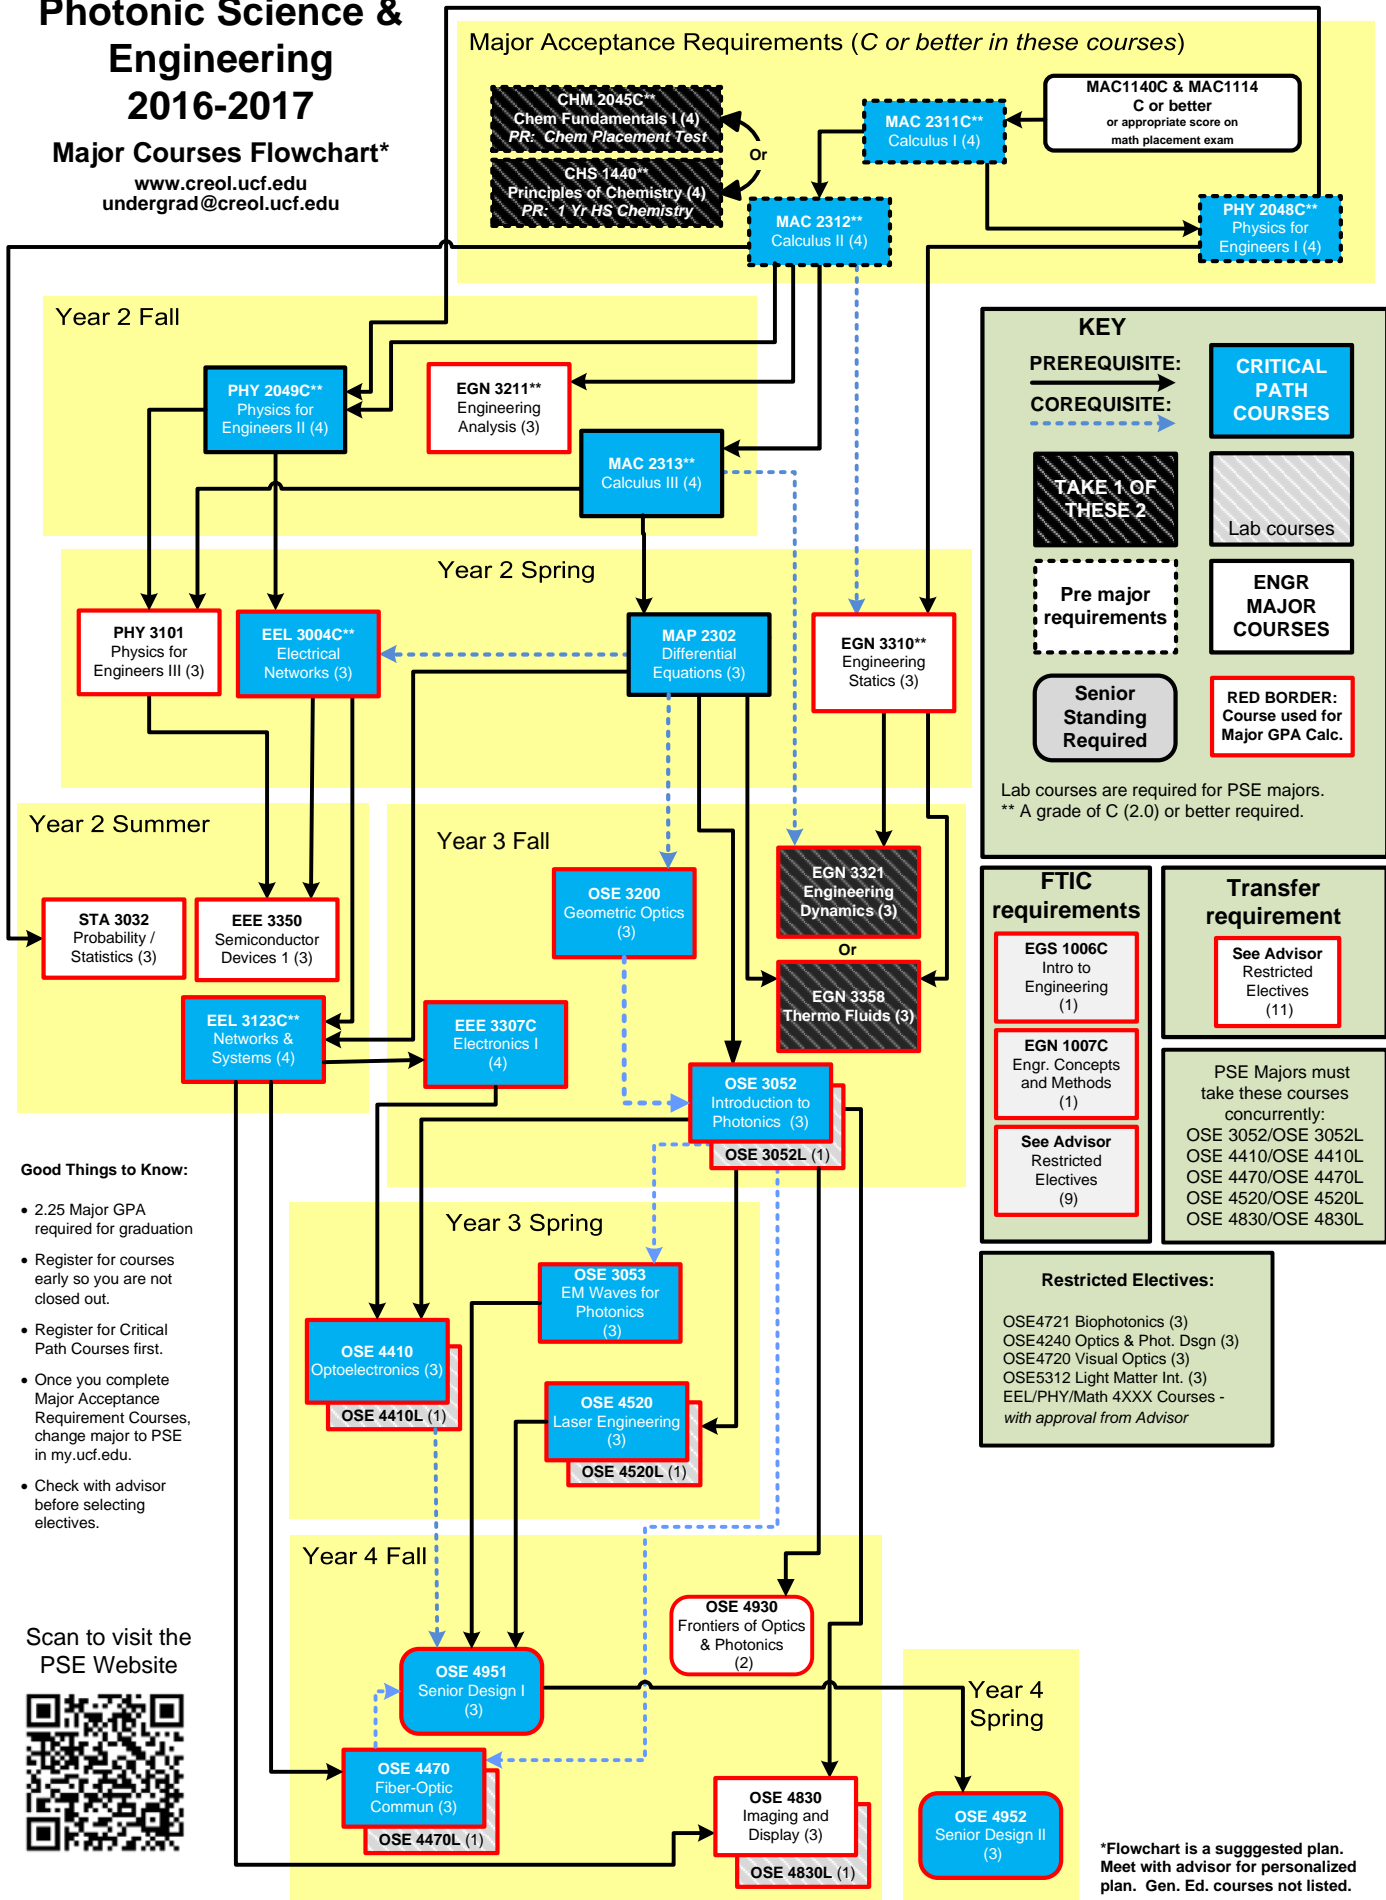

Photonic Science & Engineering 2016-2017

Major Courses Flowchart*

www.creol.ucf.edu
undergrad@creol.ucf.edu

Good Things to Know:

- 2.25 Major GPA required for graduation
- Register for courses early so you are not closed out.
- Register for Critical Path Courses first.
- Once you complete Major Acceptance Requirement Courses, change major to PSE in my.ucf.edu.
- Check with advisor before selecting electives.

Scan to visit the PSE Website

*Flowchart is a suggested plan. Meet with advisor for personalized plan. Gen. Ed. courses not listed.