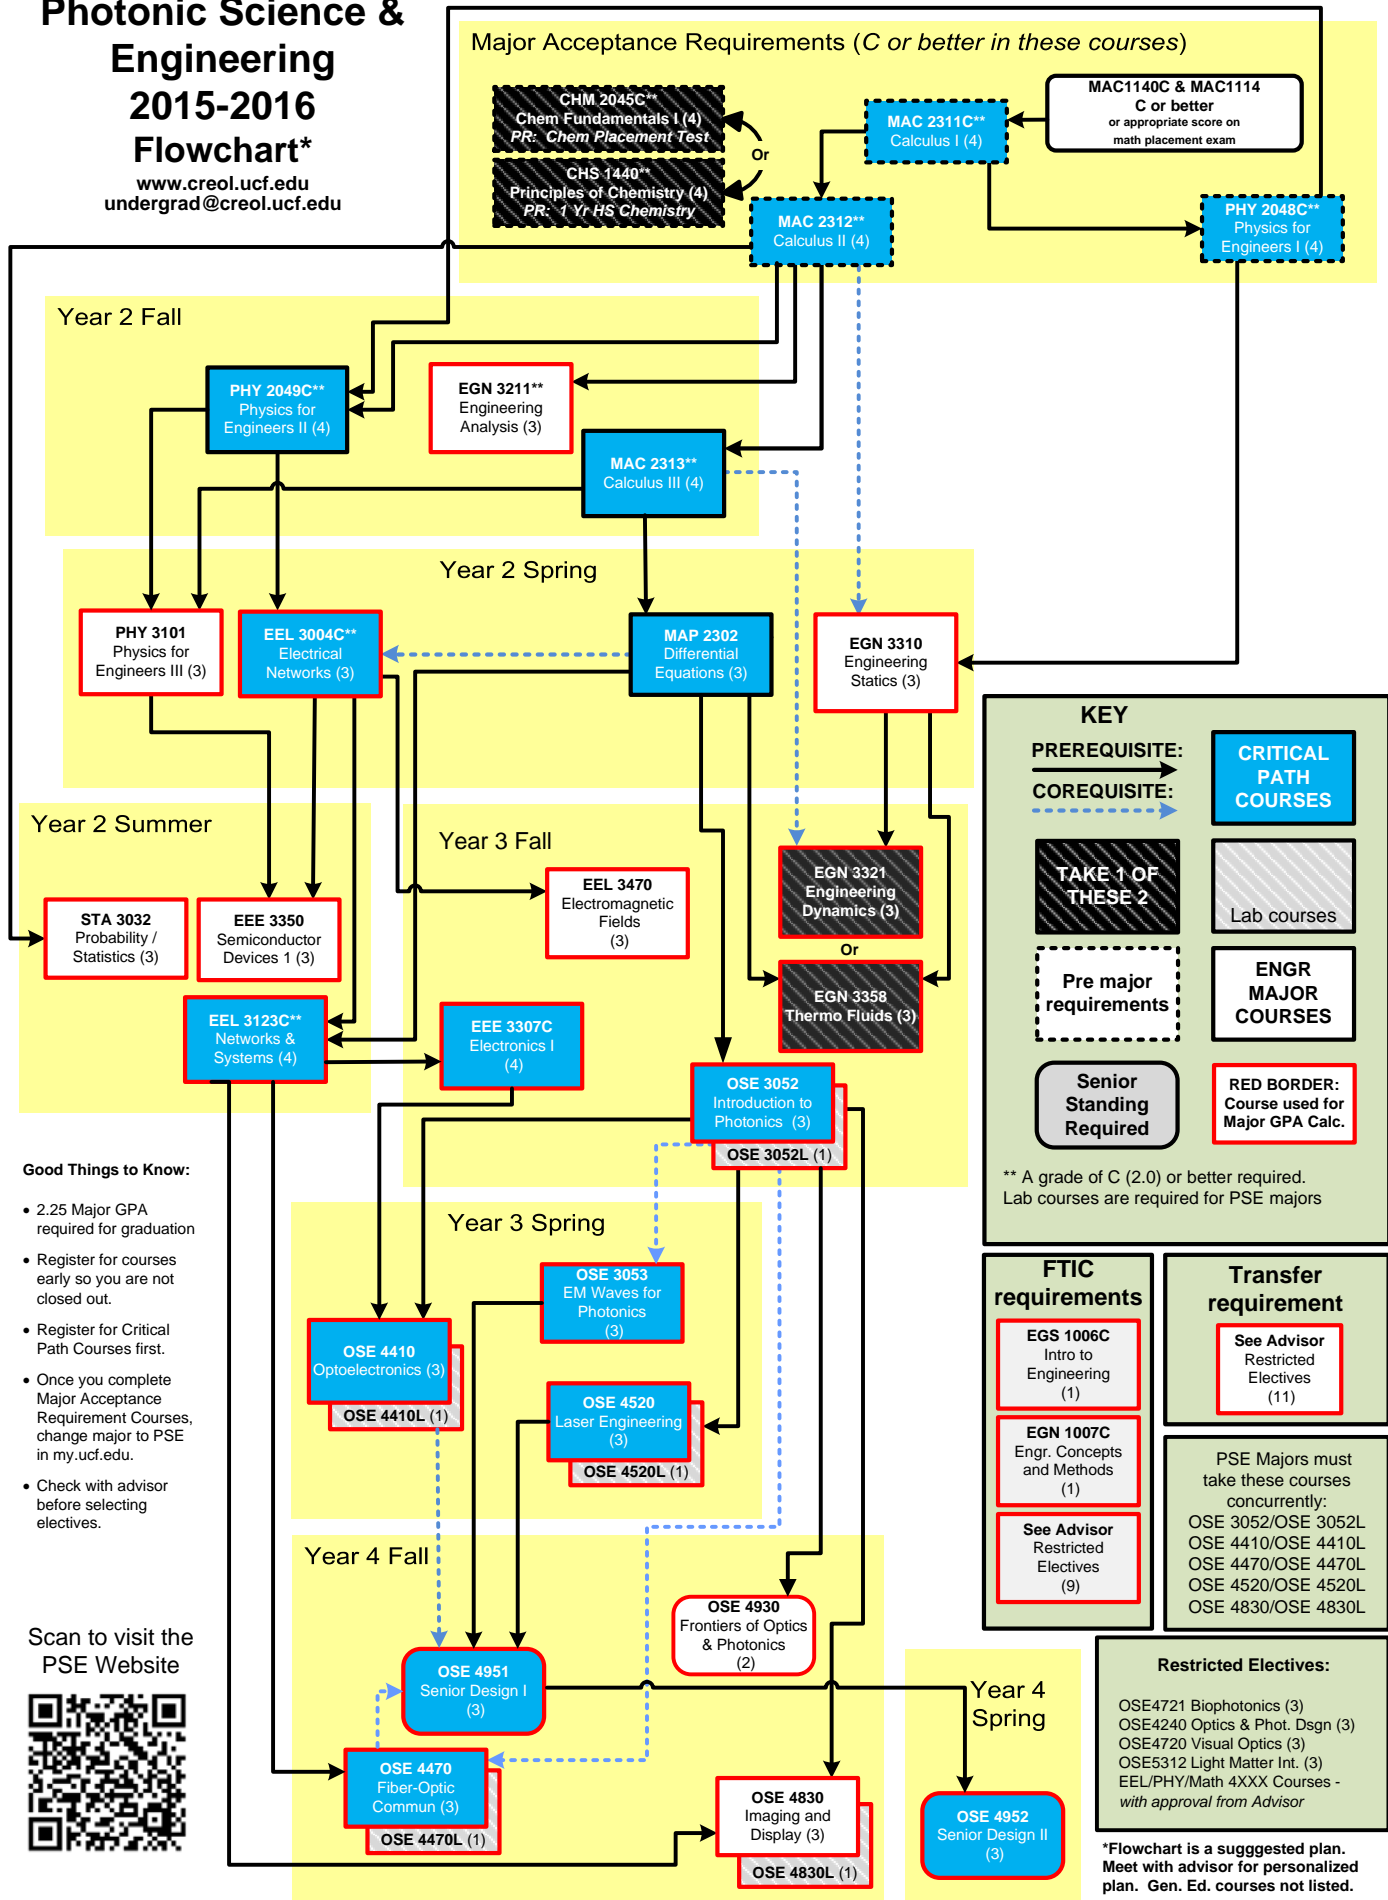

Photonic Science & Engineering 2015-2016 Flowchart*

www.creol.ucf.edu
undergrad@creol.ucf.edu

*Flowchart is a suggested plan. Meet with advisor for personalized plan. Gen. Ed. courses not listed.